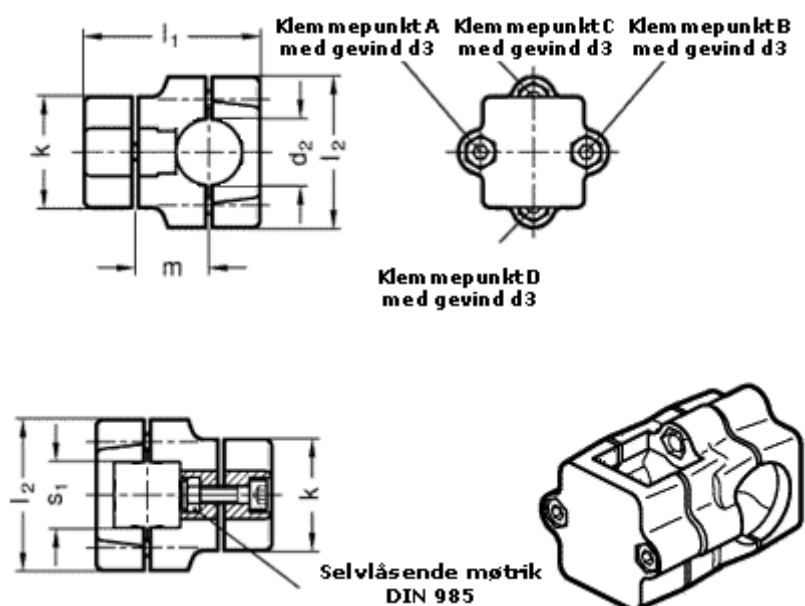

Article number: 20134V50B50762SW
Description: E+G Two-way Connector
GN134-V50-B50-76-2-SW

Measures

Adjustable clamp lever = GN 911-M10-55 have to be ordred separately

d2	= 50
d3	= M10
k	= 76
l1	= 125.0
l2	= 98
m	= 55.0
s1	= 50